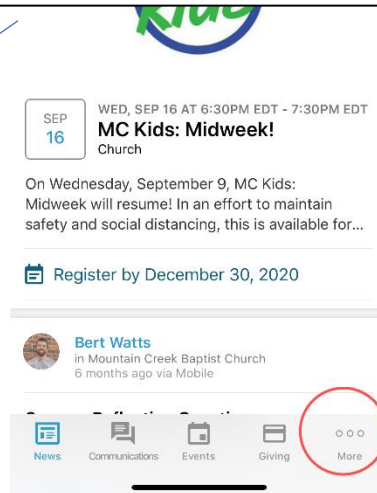

How To Access the Church Directory in Realm

1. From the **News** tab, click **More** at the bottom of the screen

2. Select **Groups**

3. Choose Mountain Creek Baptist Church

4. Choose this list

1,125 PARTICIPANTS