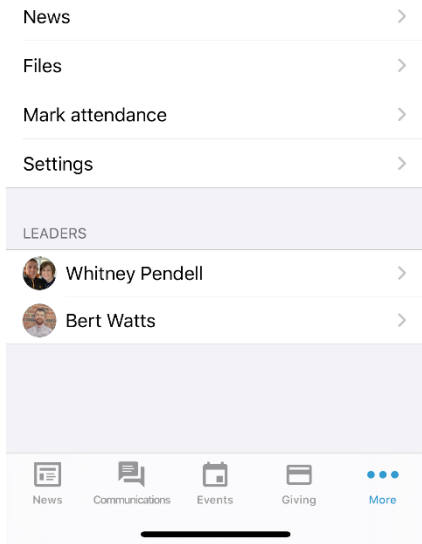

How To Access the Church Directory in Realm

1. From the **News** tab, click **More** at the bottom of the screen

2. Select **Groups**

3. Choose Mountain Creek Baptist Church

4. Choose this list

1,125 PARTICIPANTS