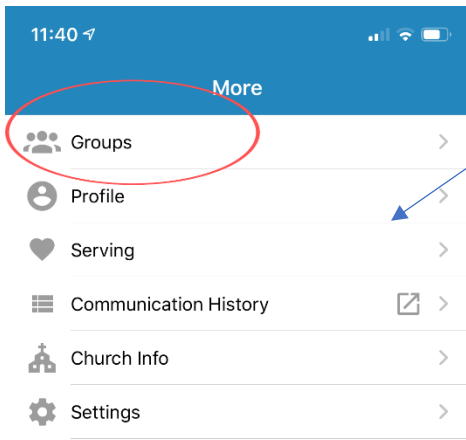

How To Access the Church Directory in Realm

1. From the **News** tab, click **More** at the bottom of the screen

2. Select **Groups**

3. Choose Mountain Creek Baptist Church

4. Choose this list

1,125 PARTICIPANTS