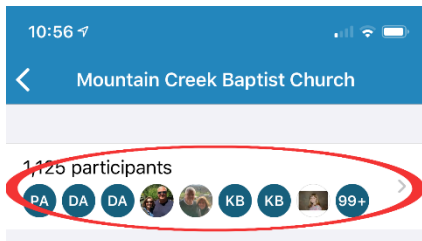

How To Access the Church Directory in Realm

1. From the **News** tab, click **More** at the bottom of the screen

2. Select **Groups**

3. Choose Mountain Creek Baptist Church

4. Choose this list

1,125 PARTICIPANTS