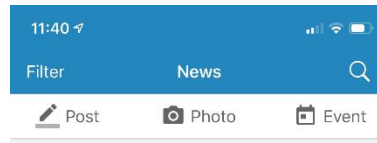

How To Access the Church Directory in Realm

1. From the **News** tab, click **More** at the bottom of the screen

2. Select **Groups**

3. Choose Mountain Creek Baptist Church

4. Choose this list

1,125 PARTICIPANTS