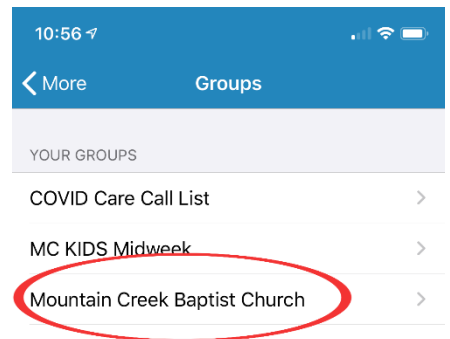

How To Access the Church Directory in Realm

1. From the **News** tab, click **More** at the bottom of the screen

2. Select **Groups**

3. Choose Mountain Creek Baptist Church

4. Choose this list

1,125 PARTICIPANTS